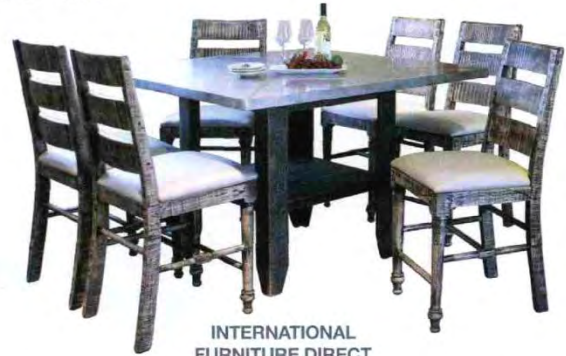

INTERNATIONAL FURNITURE DIRECT A-826

Zinc tops this counter-height table, which has a white/black antique lacquer finish. A bottom shelf on the table adds storage space. The upholstered chairs' curved legs are another selling point.